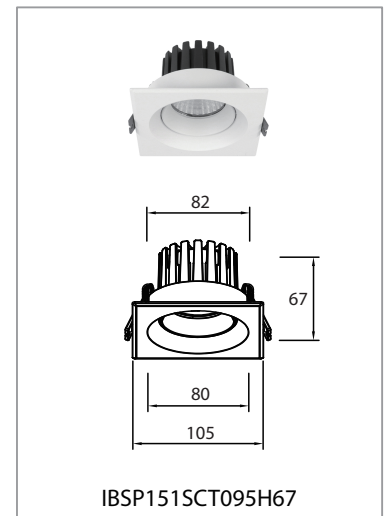

IBSP151S Series Square Shallow Trim Recessed LED Downlight with Glass Diffuser Honeycomb Louver Optional

Key Features

- **Adjustable Accent Lighting**
Vertical adjustment up to $\pm 25^\circ$ enables precise aiming for highlighting architectural details and focal points.
- **Wide Beam Angle Selection**
Multiple beam options (15° – 60°) provide flexibility for accent, general, or wall lighting applications.
- **Enhanced Visual Comfort**
Deep recessed light source with optional honeycomb louver effectively reduces glare.
- **Durable & Protected Design**
IP65 front protection with safety glass diffuser, suitable for both dry and humid environments.

Measurement

Model	Dimension(mm)				Product Weight (Kg)		Package weight (Kg)		Carton Size(cm)	Qty/CTN
	A	B	C	D	N.W/PC	G.W/PC	N.W/CTN	G.W/CTN		
IBSP151SCT075H72	85	72	68	63	/	/	/	/	/	/
IBSP151SCT075H76	85	76	68	63	/	/	/	/	/	/
IBSP151SCT095H67	105	67	82	80	/	/	/	/	/	/
IBSP151SCT095H88	105	88	82	80	/	/	/	/	/	/
IBSP151SCT095H114	105	114	82	80	/	/	/	/	/	/

Item	Product Size (mm)	Cutout(mm)
1	L85*W85*H72	L70*W70-L78*W78
2	L85*W85*H76	L70*W70-L78*W78
3	L105*W105*H67	L88*W88-L98*W98
4	L105*W105*H88	L88*W88-L98*W98
5	L105*W105*H114	L88*W88-L98*W98

L  Switched
N  Neutral