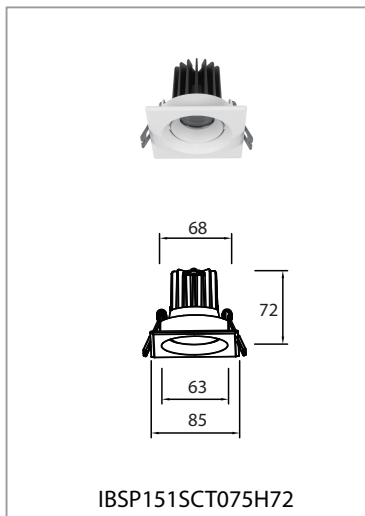

IBSP151S Series Square Shallow Trim Recessed LED Downlight with Glass Diffuser Honeycomb Louver Optional

Key Features

- **Adjustable Accent Lighting**
Vertical adjustment up to $\pm 25^\circ$ enables precise aiming for highlighting architectural details and focal points.
- **Wide Beam Angle Selection**
Multiple beam options (15° – 60°) provide flexibility for accent, general, or wall lighting applications.
- **Enhanced Visual Comfort**
Deep recessed light source with optional honeycomb louver effectively reduces glare.
- **Durable & Protected Design**
IP65 front protection with safety glass diffuser, suitable for both dry and humid environments.

Measurement

Model	Dimension(mm)				Product Weight (Kg)		Package weight (Kg)		Carton Size(cm)	Qty/CTN
	A	B	C	D	N.W/PC	G.W/PC	N.W/CTN	G.W/CTN		
IBSP151SCT075H72	85	72	68	63	/	/	/	/	/	/
IBSP151SCT075H76	85	76	68	63	/	/	/	/	/	/
IBSP151SCT095H67	105	67	82	80	/	/	/	/	/	/
IBSP151SCT095H88	105	88	82	80	/	/	/	/	/	/
IBSP151SCT095H114	105	114	82	80	/	/	/	/	/	/

Item	Product Size (mm)	Cutout(mm)
1	L85*W85*H72	L70*W70-L78*W78
2	L85*W85*H76	L70*W70-L78*W78
3	L105*W105*H67	L88*W88-L98*W98
4	L105*W105*H88	L88*W88-L98*W98
5	L105*W105*H114	L88*W88-L98*W98

L  Switched
N  Neutral