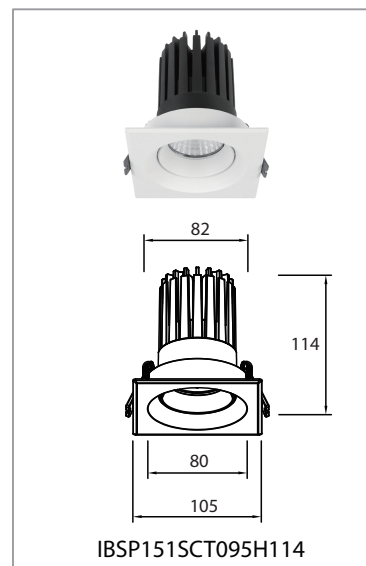

IBSP151S Series Square Shallow Trim Recessed LED Downlight with Glass Diffuser Honeycomb Louver Optional

Key Features

- **Adjustable Accent Lighting**
Vertical adjustment up to $\pm 25^\circ$ enables precise aiming for highlighting architectural details and focal points.
- **Wide Beam Angle Selection**
Multiple beam options (15° – 60°) provide flexibility for accent, general, or wall lighting applications.
- **Enhanced Visual Comfort**
Deep recessed light source with optional honeycomb louver effectively reduces glare.
- **Durable & Protected Design**
IP65 front protection with safety glass diffuser, suitable for both dry and humid environments.

Measurement

Model	Dimension(mm)				Product Weight (Kg)		Package weight (Kg)		Carton Size(cm)	Qty/CTN
	A	B	C	D	N.W/PC	G.W/PC	N.W/CTN	G.W/CTN		
IBSP151SCT075H72	85	72	68	63	/	/	/	/	/	/
IBSP151SCT075H76	85	76	68	63	/	/	/	/	/	/
IBSP151SCT095H67	105	67	82	80	/	/	/	/	/	/
IBSP151SCT095H88	105	88	82	80	/	/	/	/	/	/
IBSP151SCT095H114	105	114	82	80	/	/	/	/	/	/

Item	Product Size (mm)	Cutout(mm)
1	L85*W85*H72	L70*W70-L78*W78
2	L85*W85*H76	L70*W70-L78*W78
3	L105*W105*H67	L88*W88-L98*W98
4	L105*W105*H88	L88*W88-L98*W98
5	L105*W105*H114	L88*W88-L98*W98

L  Switched
N  Neutral