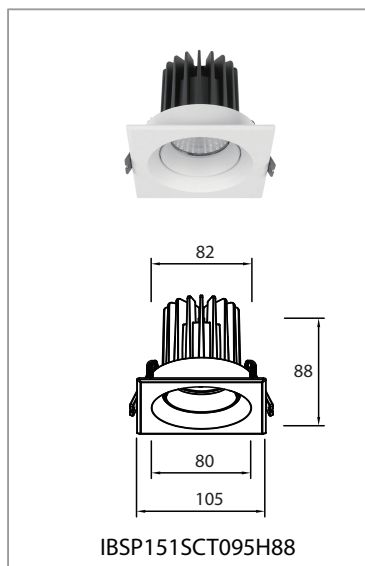

IBSP151S Series Square Shallow Trim Recessed LED Downlight with Glass Diffuser Honeycomb Louver Optional

Key Features

- **Adjustable Accent Lighting**
Vertical adjustment up to $\pm 25^\circ$ enables precise aiming for highlighting architectural details and focal points.
- **Wide Beam Angle Selection**
Multiple beam options (15° – 60°) provide flexibility for accent, general, or wall lighting applications.
- **Enhanced Visual Comfort**
Deep recessed light source with optional honeycomb louver effectively reduces glare.
- **Durable & Protected Design**
IP65 front protection with safety glass diffuser, suitable for both dry and humid environments.

Measurement

Model	Dimension(mm)				Product Weight (Kg)		Package weight (Kg)		Carton Size(cm)	Qty/CTN
	A	B	C	D	N.W/PC	G.W/PC	N.W/CTN	G.W/CTN		
IBSP151SCT075H72	85	72	68	63	/	/	/	/	/	/
IBSP151SCT075H76	85	76	68	63	/	/	/	/	/	/
IBSP151SCT095H67	105	67	82	80	/	/	/	/	/	/
IBSP151SCT095H88	105	88	82	80	/	/	/	/	/	/
IBSP151SCT095H114	105	114	82	80	/	/	/	/	/	/

Item	Product Size (mm)	Cutout(mm)
1	L85*W85*H72	L70*W70-L78*W78
2	L85*W85*H76	L70*W70-L78*W78
3	L105*W105*H67	L88*W88-L98*W98
4	L105*W105*H88	L88*W88-L98*W98
5	L105*W105*H114	L88*W88-L98*W98

L  Switched
N  Neutral