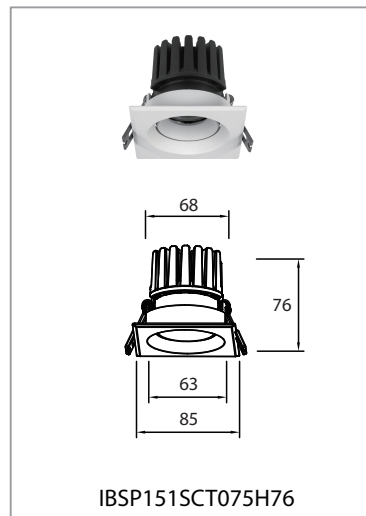

IBSP151S Series Square Shallow Trim Recessed LED Downlight with Glass Diffuser Honeycomb Louver Optional

Key Features

- **Adjustable Accent Lighting**
Vertical adjustment up to $\pm 25^\circ$ enables precise aiming for highlighting architectural details and focal points.
- **Wide Beam Angle Selection**
Multiple beam options (15° – 60°) provide flexibility for accent, general, or wall lighting applications.
- **Enhanced Visual Comfort**
Deep recessed light source with optional honeycomb louver effectively reduces glare.
- **Durable & Protected Design**
IP65 front protection with safety glass diffuser, suitable for both dry and humid environments.

Measurement

Model	Dimension(mm)				Product Weight (Kg)		Package weight (Kg)		Carton Size(cm)	Qty/CTN
	A	B	C	D	N.W/PC	G.W/PC	N.W/CTN	G.W/CTN		
IBSP151SCT075H72	85	72	68	63	/	/	/	/	/	/
IBSP151SCT075H76	85	76	68	63	/	/	/	/	/	/
IBSP151SCT095H67	105	67	82	80	/	/	/	/	/	/
IBSP151SCT095H88	105	88	82	80	/	/	/	/	/	/
IBSP151SCT095H114	105	114	82	80	/	/	/	/	/	/

Item	Product Size (mm)	Cutout(mm)
1	L85*W85*H72	L70*W70-L78*W78
2	L85*W85*H76	L70*W70-L78*W78
3	L105*W105*H67	L88*W88-L98*W98
4	L105*W105*H88	L88*W88-L98*W98
5	L105*W105*H114	L88*W88-L98*W98

L  Switched
N  Neutral